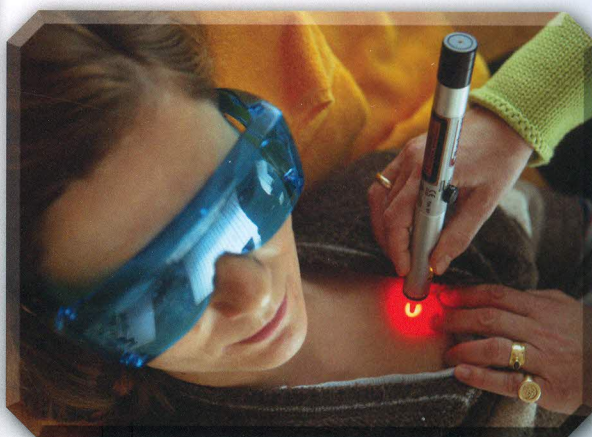

LaserShields®

Converging Form and Function

Laser Safety Eyewear

LOOK
SMART®

NoIR LaserShields: Made in the USA for the World of Laser Applications.

For the speed of light...

#31

- Universal Style (Small)
- Comfortable Over Rx Frames or Alone
- Soft Touch Nylon Frame
- Full Field of View
- CE-certified

#35/#32

- Wraparound Style (Universal)
- Sleek, Low Profile Fit
- Adjustable Temples and Hinges
- Soft Touch Frame
- CE-certified
- #32 Non-CE Adjustable Wraparound Style

#36

- Modern Universal Style (Medium)
- Comfortable Over Rx Frames or Alone
- Adjustable Temples
- Soft Touch Nylon Frame
- Full Field of View
- CE-certified

#33

- Universal Style
- Comfortable Over Rx Frames or Alone
- Soft Touch Frame
- CE-certified

#39

- Modern Fitover Style (Large)
- Soft Touch Nylon Frame
- Full Field of View
- CE-certified

Patient I-Shield™

- Fully Adjustable and Unbreakable
- Bend-to-Fit Nosepiece
- Brush-Finished Stainless Steel
- Tight Orbital-Area Protection
- CE-certified

NoIR LaserShields are CE-certified (EN207/208) for most lasers, including ultrafast pico- and femtosecond pulses (M L5) and high powered pulses (IR L7).